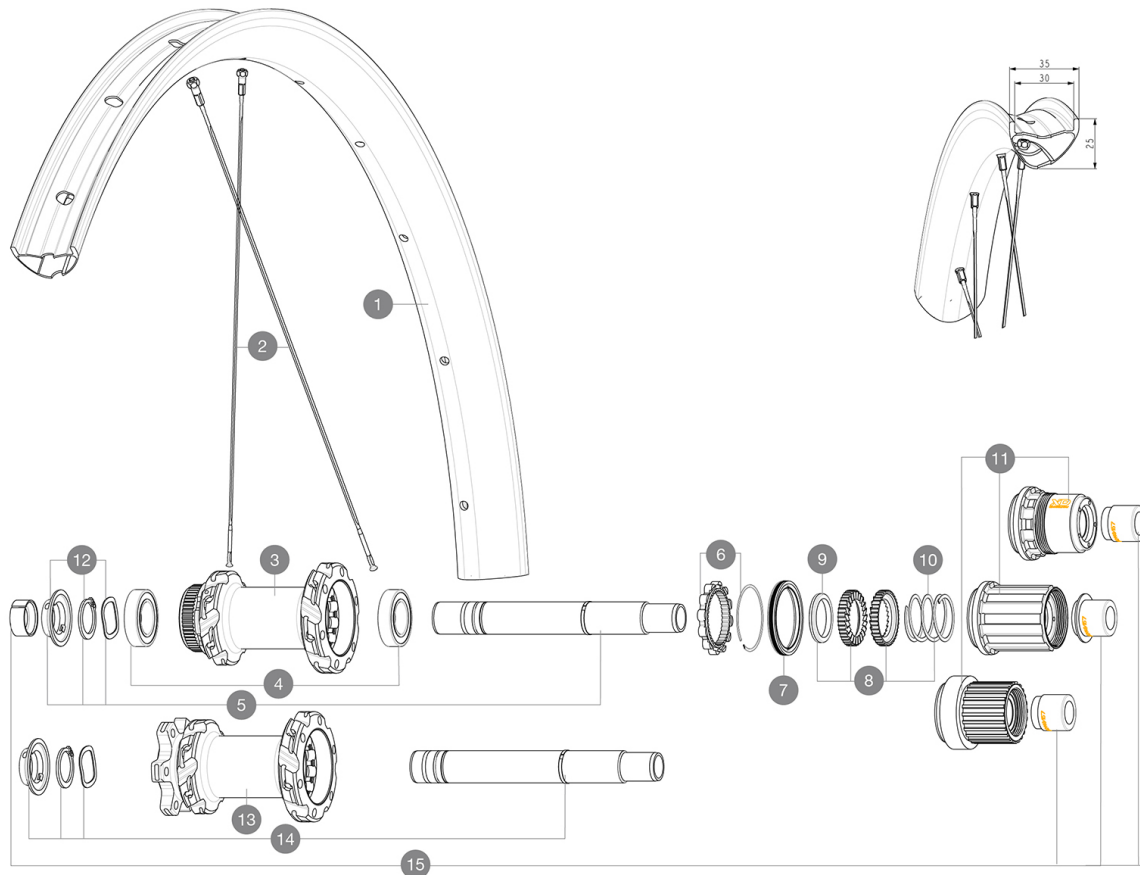

MAVIC *Crossmax SL Ultimate 30 29*

REFERENCES WHEELS

**RIMS**

&NBSP;:

1	V00004631	Kit Front/Rear rim Crossmax SL Ultimate 30
	V3750101	35mm UST Green Tape for 30mm wide rims

SPOKES

2	V2389101	Kit 12Fr/Rr XmaxSL Ultimate spk293+np&w
----------	----------	---

HUB SHELLS

3	N/A	HUB BODY
4	M40076	HUB BEARINGS 17x30x7 6903 x 2
5	V2375701	Kit ID360 148 DCL axle with circlip
6	V2252701	KIT ID360 INSERT SHAPED EAR LOBE > 2017
7	V2251601	KIT ID360 SEAL + GREASE
8	V2375201	KIT ID360 24 TEETH 2 RATCHET + MTB SPRING + PAD (specific)
9	V2375401	KIT ID360 MTB 24T 3 NOISE REDUCING PADS
10	V2372901	KIT 3 ID360 MTB SPRINGS
11	V3740101	XD MTB Freewheel Body ID360
11	V3990101	MicroSpline MTB Freewheel Body ID360
11	V3780101	HG9 Alloy MTB Freewheel Body ID360
12	V2373001	KIT ADJUST. SYSTEM QRM AUTO ID360 for 17x30x7 bearing
13	N/A	HUB BODY
14	V2372201	KIT ID360 148 D6T AXLE WITH CLIP
15	V2510701	ID360V2RrAxleAdapt12x142/148

OPTIONS

8	V2372801	KIT ID360 2x40 TEETH RATCHETS + MTB SPRING + GREASE + PAD
----------	----------	---

Crossmax SL Ultimate 30 29

Specifications

WHEEL WEIGHTS